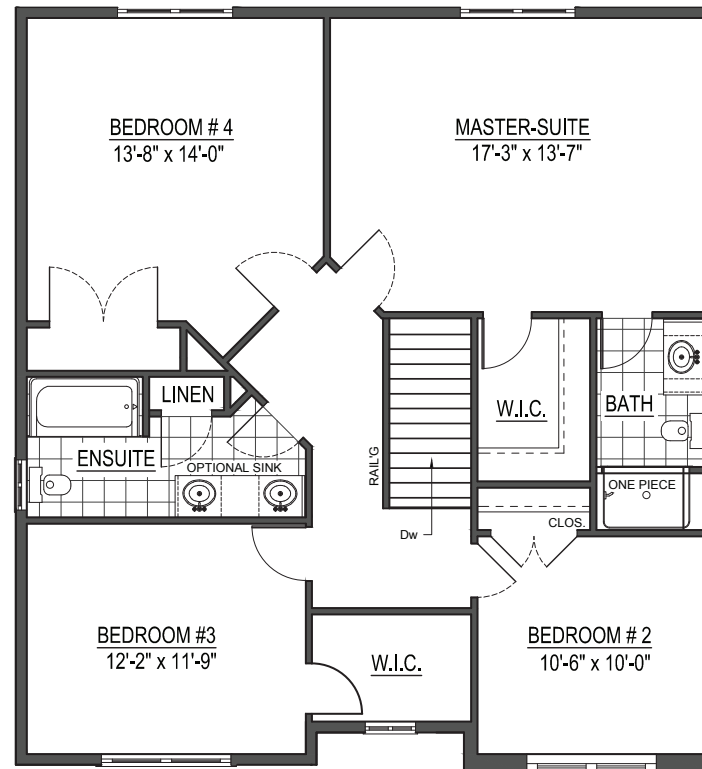

THE MAYFIELD

2,120 Square Feet

Main Floor Plan

Second Floor Plan

Basement

*Note: Actual usable Floor space may vary from the stated floor area. The measurements adhere to the rules and regulations of the TARION Warranty Corporation's official method for calculation of floor area. Illustrations are artist concept only and may show features and landscaping not included in the base price.