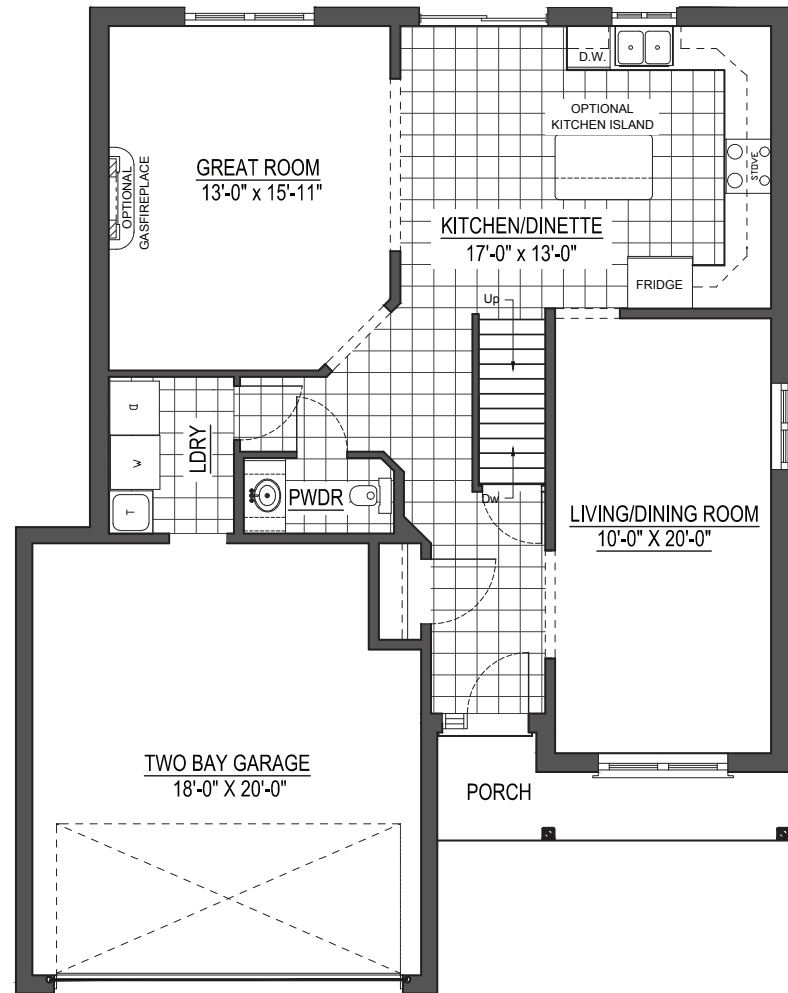

THE MAYFIELD

2,120 Square Feet

Main Floor Plan

Second Floor Plan

Basement

*Note: Actual usable Floor space may vary from the stated floor area. The measurements adhere to the rules and regulations of the TARION Warranty Corporation's official method for calculation of floor area. Illustrations are artist concept only and may show features and landscaping not included in the base price.