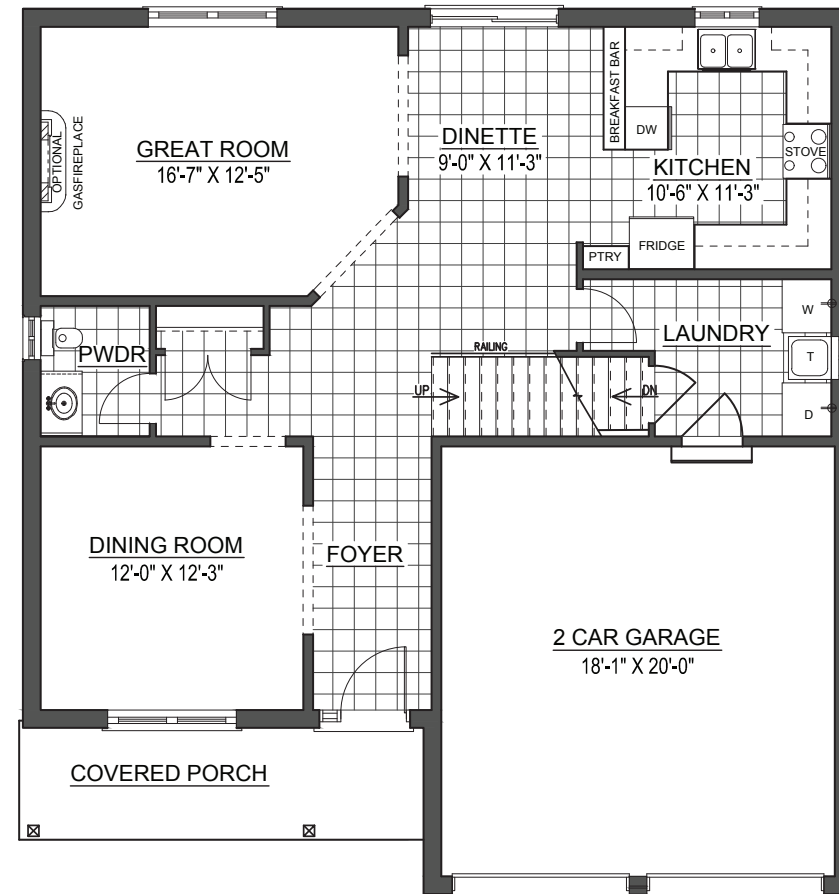

# THE LIBERTY

2,300 Square Feet

## Main Floor Plan

## Second Floor Plan

## Basement

\*Note: Actual usable Floor space may vary from the stated floor area. The measurements adhere to the rules and regulations of the TARION Warranty Corporation's official method for calculation of floor area. Illustrations are artist concept only and may show features and landscaping not included in the base price.