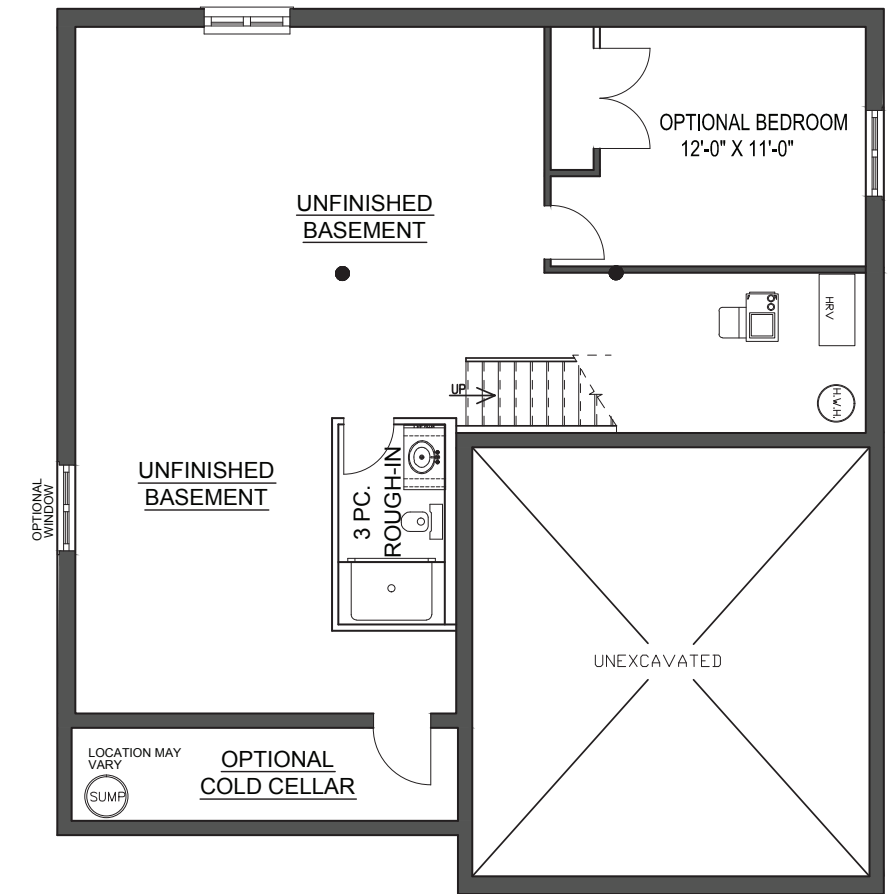

# THE LIBERTY

2,300 Square Feet

## Main Floor Plan

## Second Floor Plan

## Basement

\*Note: Actual usable Floor space may vary from the stated floor area. The measurements adhere to the rules and regulations of the TARION Warranty Corporation's official method for calculation of floor area. Illustrations are artist concept only and may show features and landscaping not included in the base price.