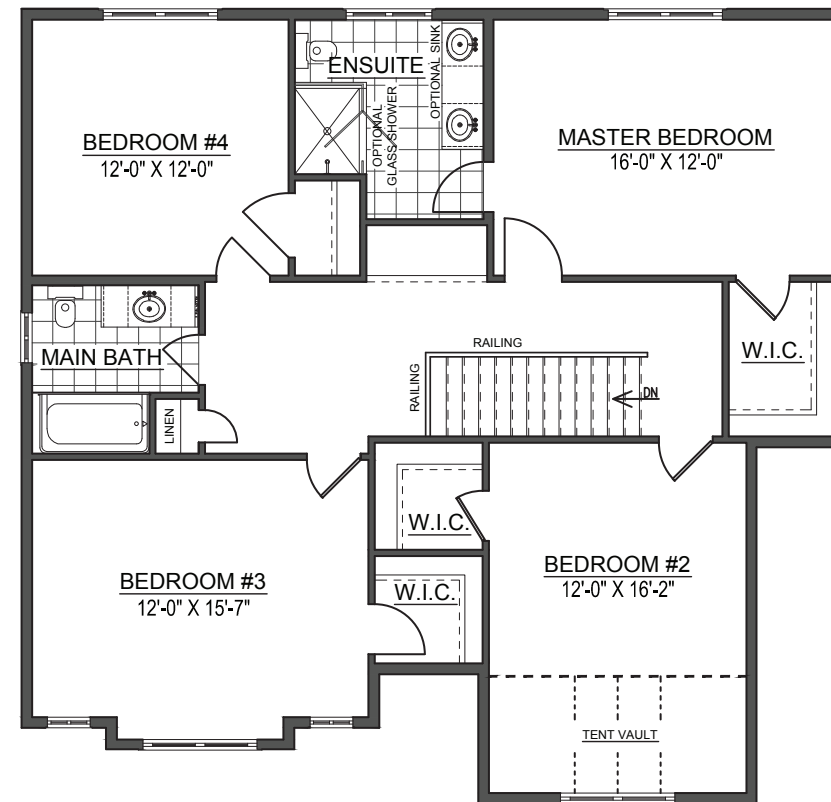

# THE LIBERTY

2,300 Square Feet

## Main Floor Plan

## Second Floor Plan

## Basement

\*Note: Actual usable Floor space may vary from the stated floor area. The measurements adhere to the rules and regulations of the TARION Warranty Corporation's official method for calculation of floor area. Illustrations are artist concept only and may show features and landscaping not included in the base price.